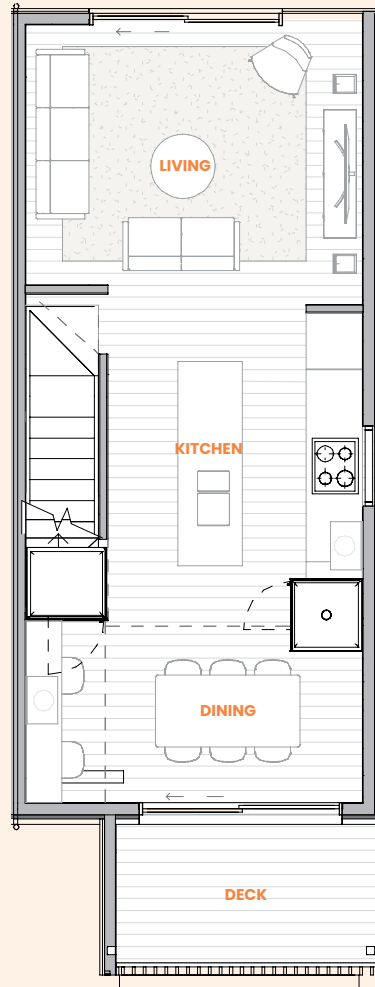

Waipapa Green

Type: 2.2

3 bedroom unit

Floor area: 119m²

Ground floor

First floor

Second floor

Waipapa Green, Ōmokoroa

Waipapa Green

Type: 2.2 END 3 bedroom unit

Floor area: 119m²

Ground floor

First floor

Second floor

Waipapa Green, Ōmokoroa

Waipapa Green

Type: 3.4

3 bedroom unit

Floor area: 130m²

Lower level

Upper level

Waipapa Green, Ōmokoroa