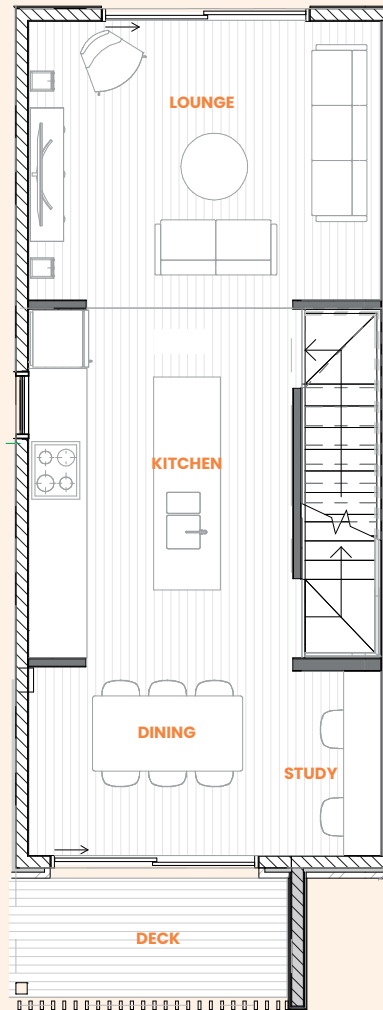

Waipapa Green

Type: 2.2

3 bedroom unit

Floor area: 119m²

Ground floor

First floor

Second floor

Waipapa Green, Ōmokoroa

Waipapa Green

Type: 2.2 END 3 bedroom unit

Floor area: 119m²

Ground floor

First floor

Second floor

Waipapa Green, Ōmokoroa

Waipapa Green

Type: 3.4

3 bedroom unit

Floor area: 130m²

Lower level

Upper level

Waipapa Green, Ōmokoroa