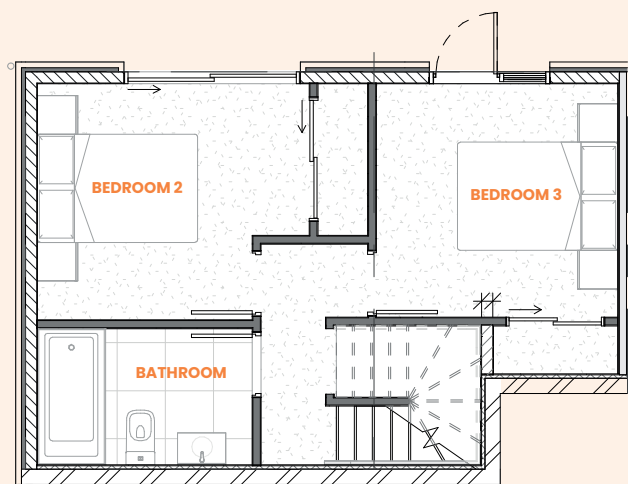

Waipapa Green

Type: 2.2

3 bedroom unit

Floor area: 119m²

Ground floor

First floor

Second floor

Waipapa Green, Ōmokoroa

Waipapa Green

Type: 2.2 END 3 bedroom unit

Floor area: 119m²

Ground floor

First floor

Second floor

Waipapa Green, Ōmokoroa

Waipapa Green

Type: 3.4

3 bedroom unit

Floor area: 130m²

Lower level

Upper level

Waipapa Green, Ōmokoroa