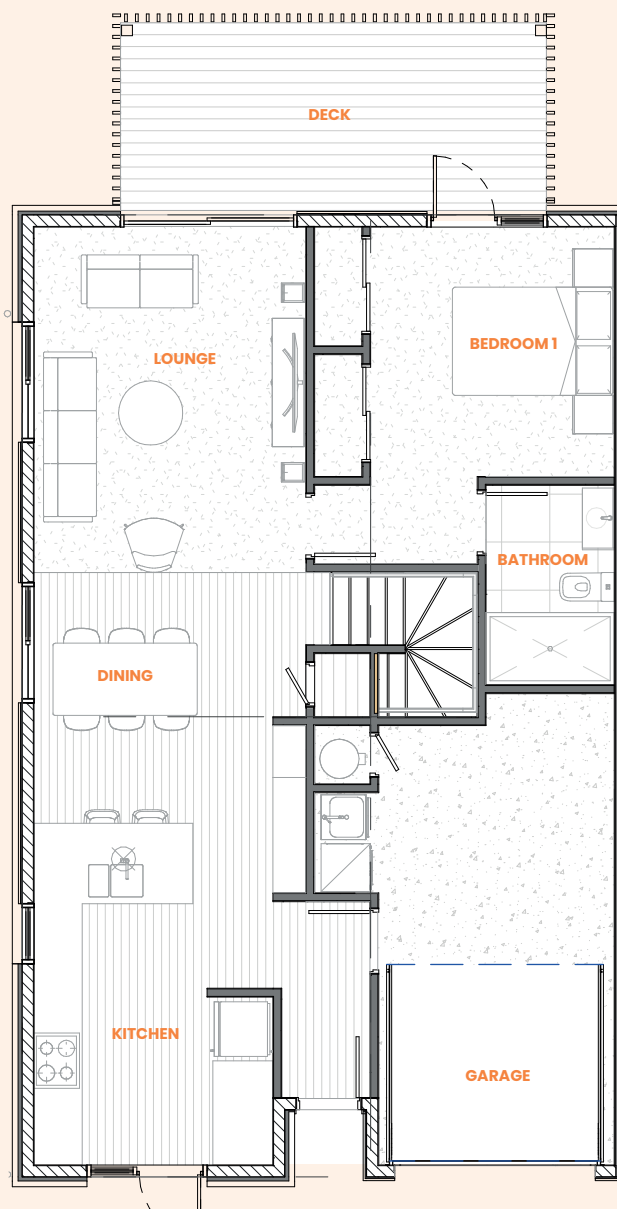

Waipapa Green

Type: 2.2

3 bedroom unit

Floor area: 119m²

Ground floor

First floor

Second floor

Waipapa Green, Ōmokoroa

Waipapa Green

Type: 2.2 END 3 bedroom unit

Floor area: 119m²

Ground floor

First floor

Second floor

Waipapa Green, Ōmokoroa

Waipapa Green

Type: 3.4

3 bedroom unit

Floor area: 130m²

Lower level

Upper level

Waipapa Green, Ōmokoroa