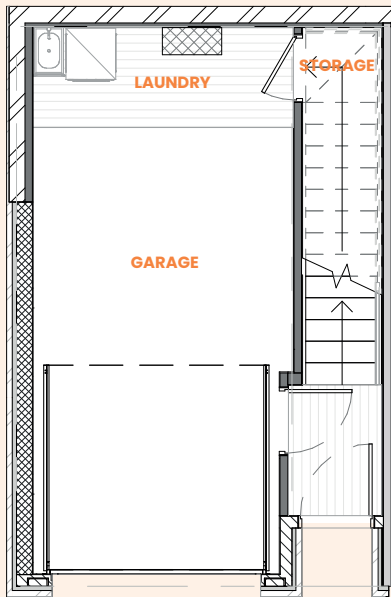

Waipapa Green

Type: 2.2

3 bedroom unit

Floor area: 119m²

Ground floor

First floor

Second floor

Waipapa Green, Ōmokoroa

Waipapa Green

Type: 2.2 END 3 bedroom unit

Floor area: 119m²

Ground floor

First floor

Second floor

Waipapa Green, Ōmokoroa

Waipapa Green

Type: 3.4

3 bedroom unit

Floor area: 130m²

Lower level

Upper level

Waipapa Green, Ōmokoroa