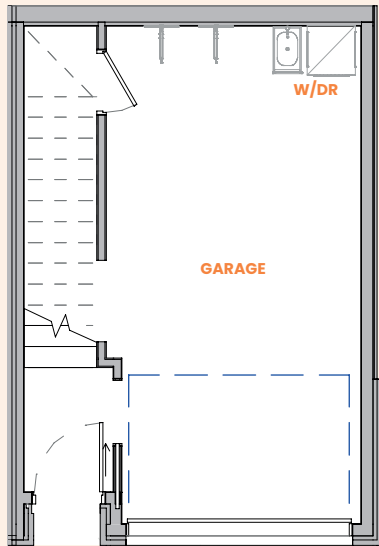

Waipapa Green

Type: 2.2

3 bedroom unit

Floor area: 119m²

Ground floor

First floor

Second floor

Waipapa Green, Ōmokoroa

Waipapa Green

Type: 2.2 END 3 bedroom unit

Floor area: 119m²

Ground floor

First floor

Second floor

Waipapa Green, Ōmokoroa

Waipapa Green

Type: 3.4

3 bedroom unit

Floor area: 130m²

Lower level

Upper level

Waipapa Green, Ōmokoroa