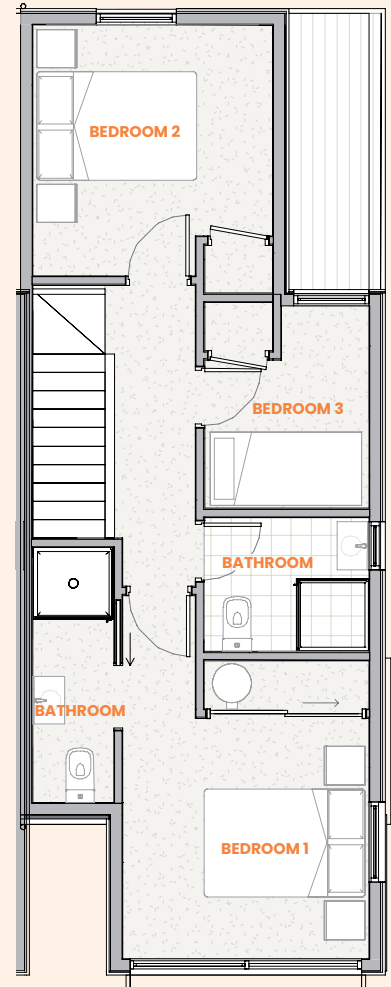

Waipapa Green

Type: 2.2

3 bedroom unit

Floor area: 119m²

Ground floor

First floor

Second floor

Waipapa Green, Ōmokoroa

Waipapa Green

Type: 2.2 END 3 bedroom unit

Floor area: 119m²

Ground floor

First floor

Second floor

Waipapa Green, Ōmokoroa

Waipapa Green

Type: 3.4

3 bedroom unit

Floor area: 130m²

Lower level

Upper level

Waipapa Green, Ōmokoroa