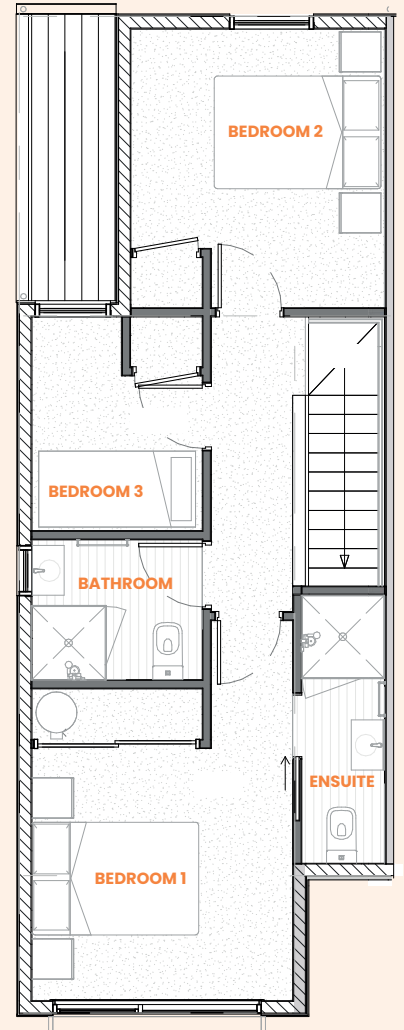

Waipapa Green

Type: 2.2

3 bedroom unit

Floor area: 119m²

Ground floor

First floor

Second floor

Waipapa Green, Ōmokoroa

Waipapa Green

Type: 2.2 END 3 bedroom unit

Floor area: 119m²

Ground floor

First floor

Second floor

Waipapa Green, Ōmokoroa

Waipapa Green

Type: 3.4

3 bedroom unit

Floor area: 130m²

Lower level

Upper level

Waipapa Green, Ōmokoroa